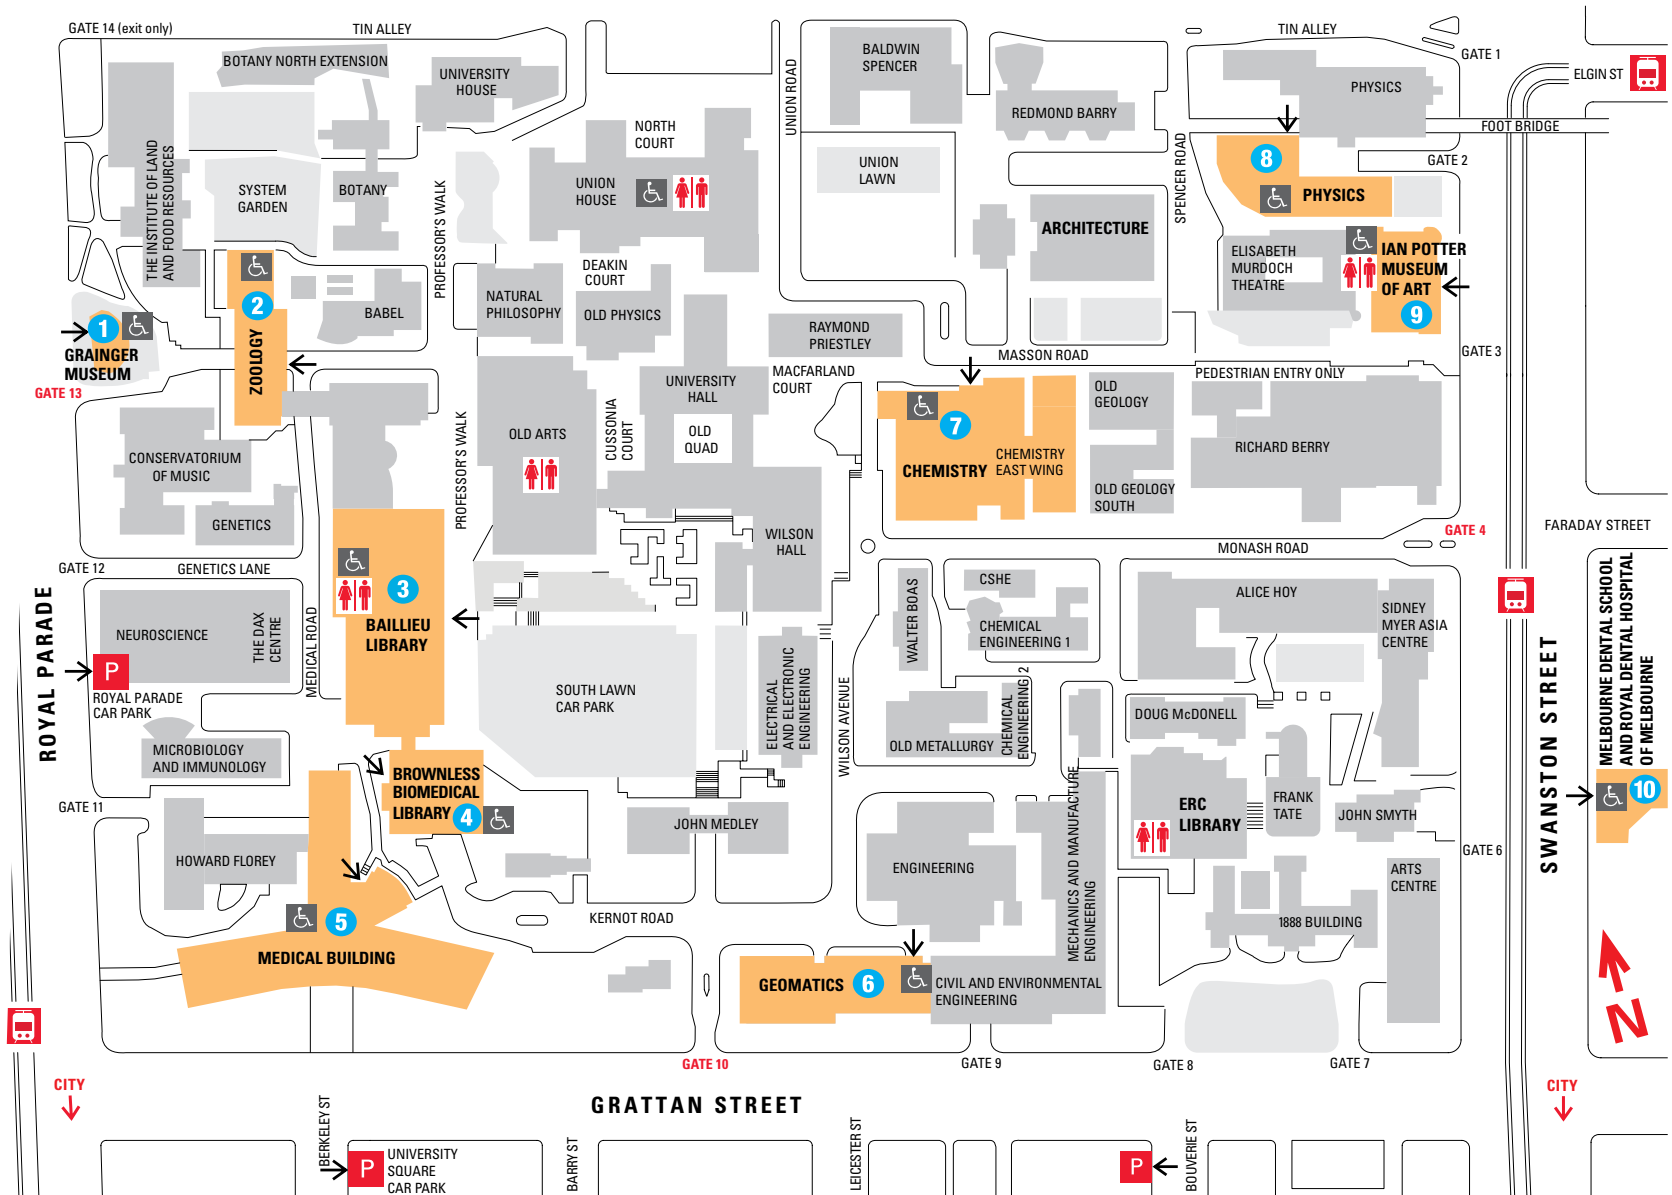

## Parkville campus

- 1 Grainger Museum
- 2 Tieg's Zoology Museum
- 3 Noel Shaw Gallery, Baillieu Library
- 4 Medical History Museum
- 5 Harry Brookes Allen Museum of Anatomy and Pathology
- 6 Surveying and Geomatic Engineering Collection display
- 7 School of Chemistry Collection display
- 8 Physics Museum
- 9 Ian Potter Museum of Art and Classics & Archaeology Gallery
- 10 Henry Forman Atkinson Dental Museum