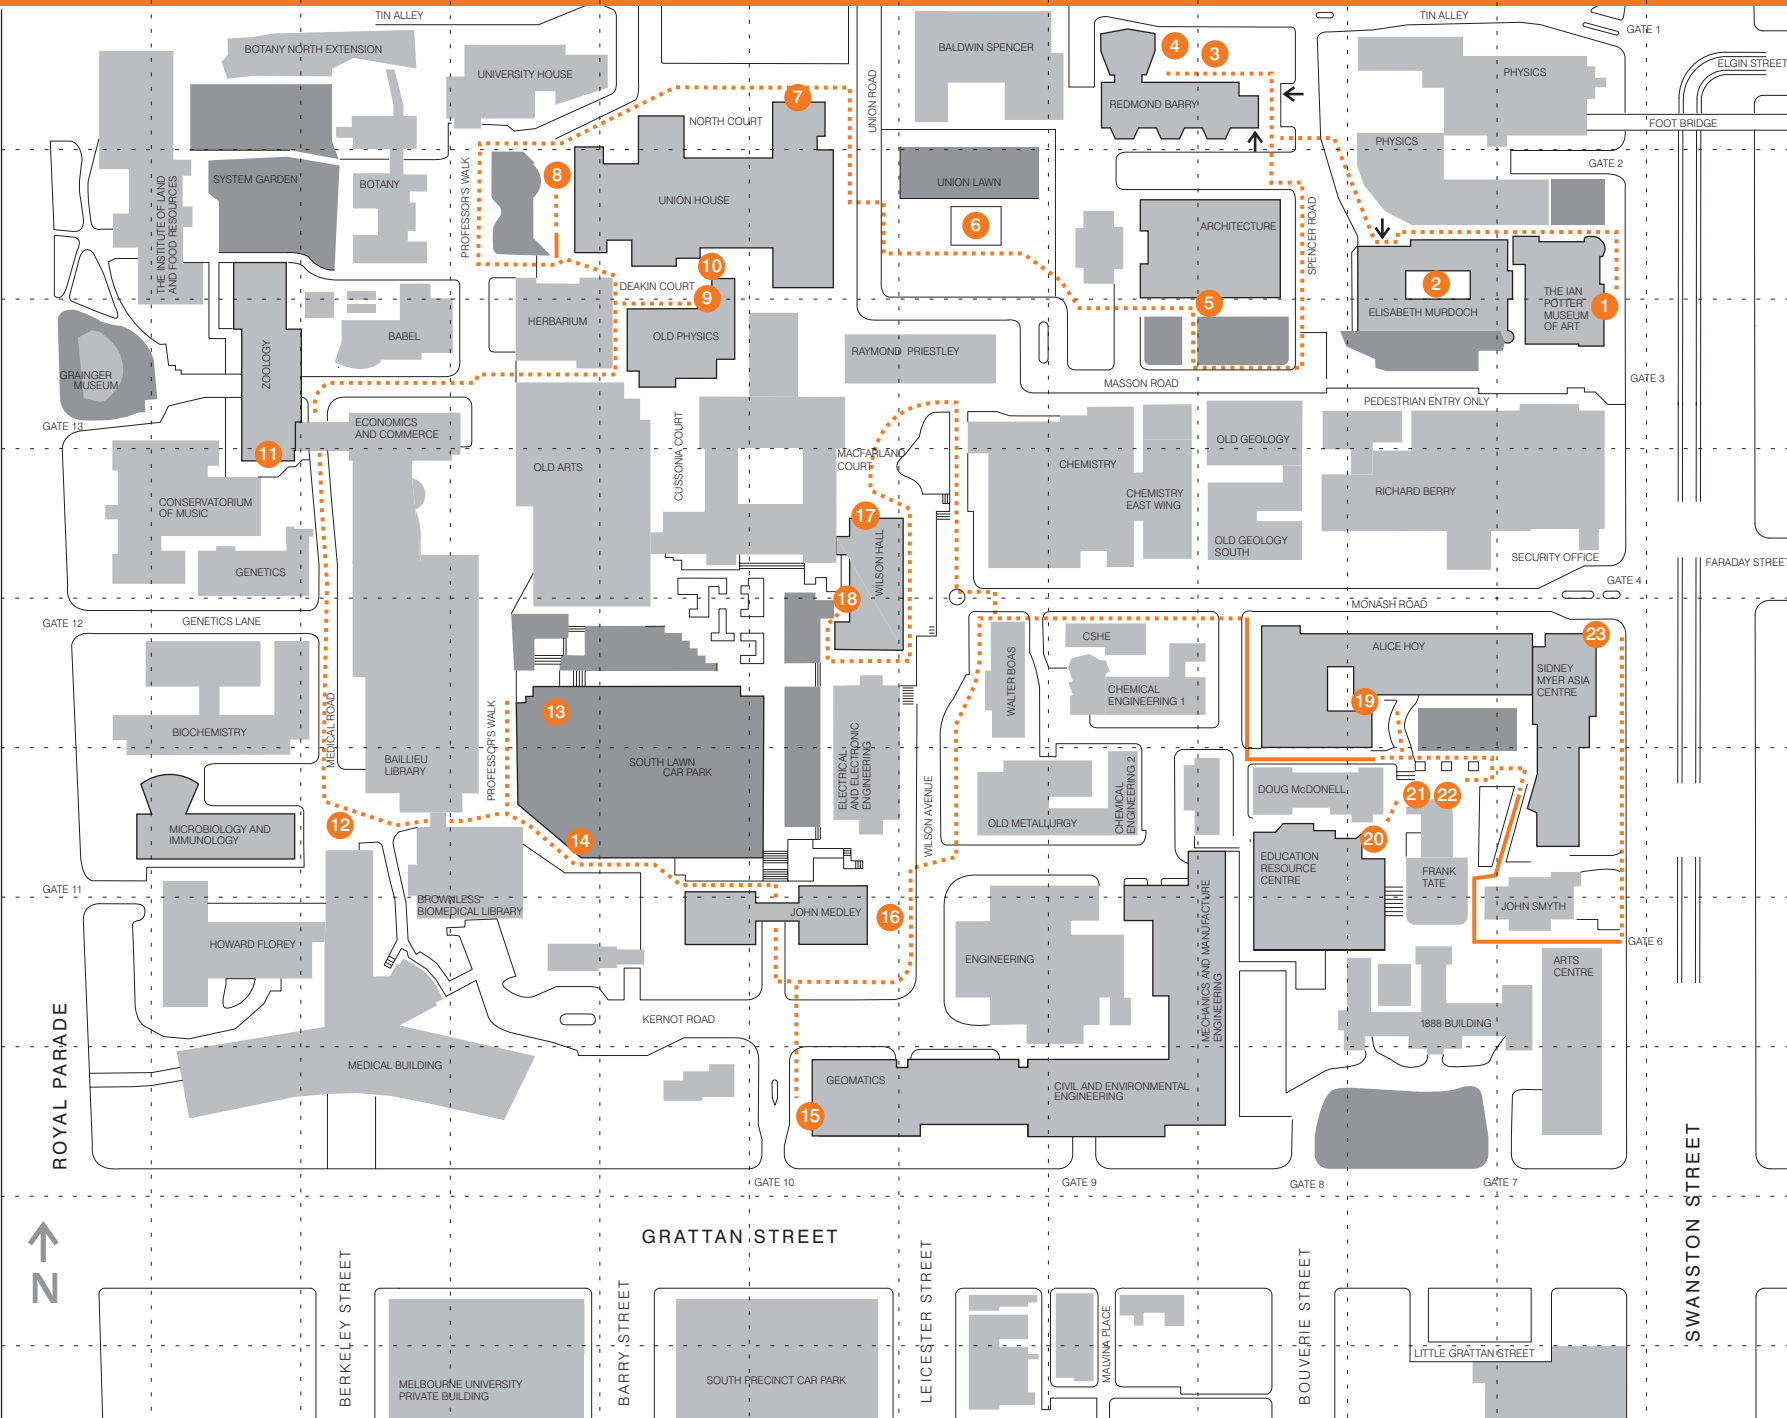

Disability Access

This tour has been planned to provide a safe and continuous path of travel. Due to the varied terrain of the University, some assistance may be required for people with physical and sensory disabilities.

.....
Suggested journey

—
Steep gradient area

↓
Access points to buildings

N